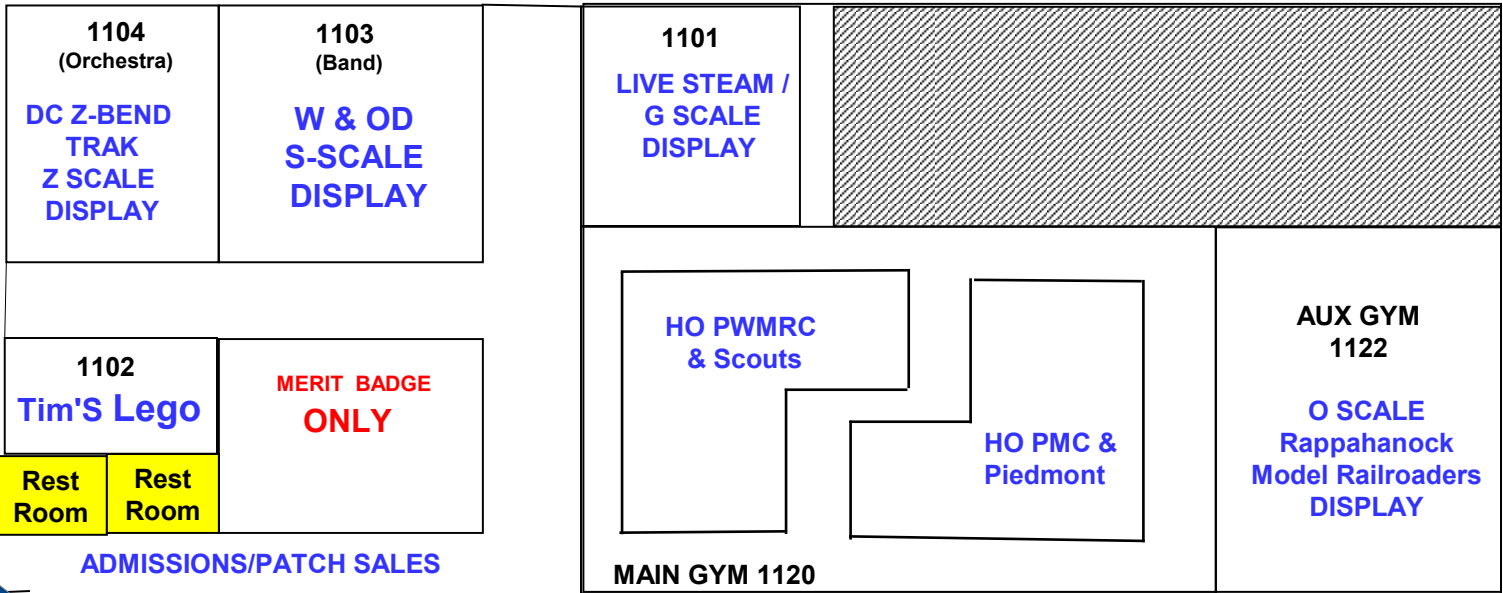

LAKE RIDGE MIDDLE SCHOOL
BSA TROOP 964b
ANNUAL TRAIN SHOW
DISPLAY GUIDE
2023

PARKING LOT

MERIT BADGE ENTRANCE AND EXIT ONLY!

Operation Lifesaver/VRE

Va BACA

PARKING LOT
FRONT OF SCHOOL
GENERAL ENTRANCE

MERIT BADGE CLASSES ONLY NO PUBLIC

EMERGENCY EXIT ONLY

CORRIDOR

EMERGENCY EXIT ONLY

EMERGENCY EXIT ONLY

Welcome to Troop 964B's 2023 Train Show!

- Please note on map, all locations in blue are open to the general public
- Make sure to visit our club car for wonderful food! Open all day for breakfast, lunch, dinner!
- Make a point to go down the hallway to see all the scales of trains!
- There are bathrooms located by the front entrance, as noted in yellow
- Locations in red are for Scout Merit Badge program ONLY
- Purchase a box car and have a scout help you build it-then run it on the PWMRC layout!

Thank you to all the train clubs for your generous donation of time and talents to make this show successful! Please support the clubs and our sponsors!

- Prince William Model Railroad Club HO Scale (PWMRC) in big gym
- Piedmont Railroaders HO Scale big gym www.trainweb.org/PiedmontRR/
- Potomac Modular Crew HO Scale big gym www.potomacmodularcrew.org
- Piedmont Railroaders LIVE STEAM and G-Scale room 1101 www.trainweb.org/PiedmontRR/
- Tim and Tristan's LEGO layout room 1102
- Washington & Old Dominion S Scale (W&OD) room 1103 www.sgaugers.org/WOD/WOD_index.html
- DC Z-Bend Trak Group Z Scale room 1104
- Rappahanock Model Railroaders O Scale & HO Scale Aux Gym www.rmrailroaders.com
- Washington DC Metropolitan Area LEGO Train Club (WamaLTC) Cafeteria www.wamaltc.org
- NVNTrak N Scale Cafeteria www.nvntrak.org
- Operation Lifesaver Main Hallway www.oli.org
- Virginia Railway Express VRW Main Hallway www.VRE.org
- AMTRAK www.amtrak.com
- VA Chapter of Bikers Against Child Abuse main hallway by cafeteria www.virginia.bacaworld.org