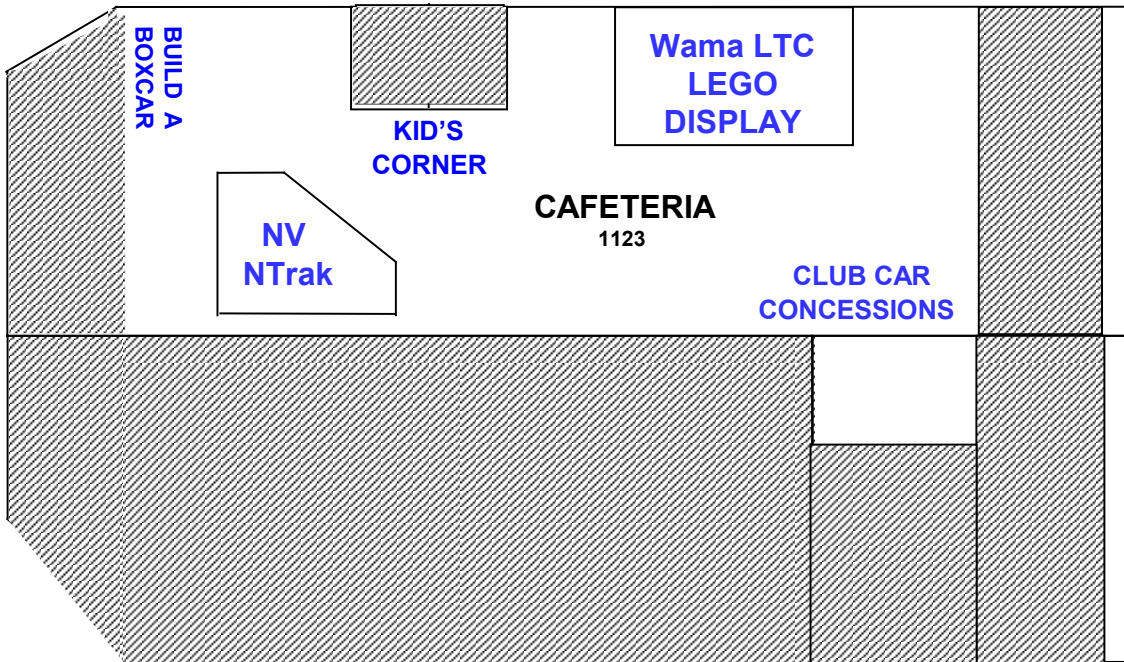

LAKE RIDGE MIDDLE SCHOOL
BSA TROOP 964b
ANNUAL TRAIN SHOW
DISPLAY GUIDE
2023

PARKING LOT

MERIT BADGE ENTRANCE AND EXIT ONLY!

Operation Lifesaver/VRE

Va BACA

PARKING LOT
FRONT OF SCHOOL
GENERAL ENTRANCE

MERIT BADGE CLASSES ONLY NO PUBLIC

EMERGENCY EXIT ONLY

CORRIDOR

EMERGENCY EXIT ONLY

EMERGENCY EXIT ONLY

Welcome to Troop 964B's 2023 Train Show!

- Please note on map, all locations in blue are open to the general public
- Make sure to visit our club car for wonderful food! Open all day for breakfast, lunch, dinner!
- Make a point to go down the hallway to see all the scales of trains!
- There are bathrooms located by the front entrance, as noted in yellow
- Locations in red are for Scout Merit Badge program ONLY
- Purchase a box car and have a scout help you build it-then run it on the PWMRC layout!